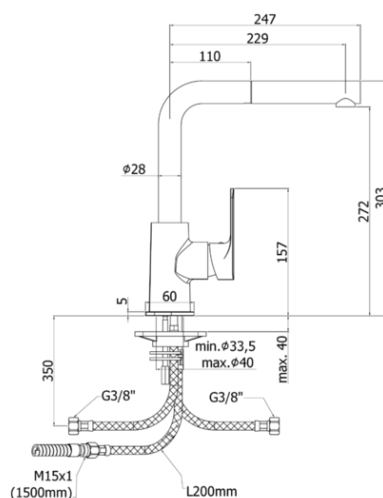

sly

**DESCRIZIONE | DESCRIPTION**

- Miscelatore lavello monoforo con canna orientabile completo di:
- set 2 flessibili inox 3/8" G
- 1 flessibile inox M15x1
- 1 flessibile nylon 1/2" G x M15x1 L.1500mm con piombo

- One-hole sink mixer with swivelling spout complete with:
- set of 2 stainless steel hoses 3/8" G
- 1 stainless steel hose M15x1
- 1/2"-M15x1 / L.1500mm nylon hose with weight

**FINITURE | FINISHES**

**SY 185..**  
CR - Cromo | Chrome

**ARTICOLO | ARTICLE**

- SY 185..**
- con doccia estraibile (monogetto) in ABS
  - with (single spray) ABS pull out hand-shower

**RAPPORTO PROVA PORTATA | FLOW RATE REPORT**

	Uscita outlet	Pressione / Pressure ( bar )									
		0,5	1	1.5	2	2.5	3	3.5	4	4.5	5
Portata / Flow rate ( l / min )		3.48	5.34	6.73	7.89	8.91	9.76	10.59	11.31	12	12.71