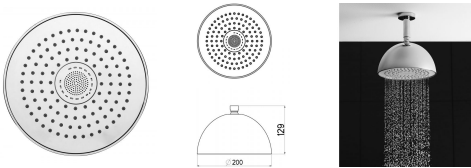

PRODUCT IMAGES