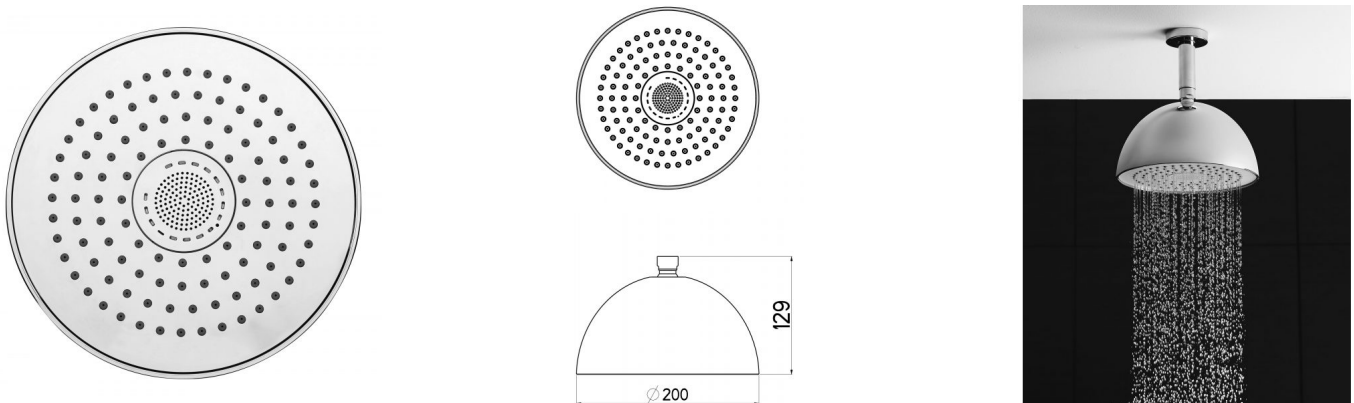

## SHOWER HEAD SOUND ROUND 200

### ADDITIONAL INFORMATION

**Color** Chrome

**Size** 200mm

SKU: N/A

Categories: [Head Showers](#), [Sound](#)

Tags: [Easy-to-clean](#), [Sound](#)

### PRODUCT DESCRIPTION

BT200R05-BTHN

- Modern, organic design
- 200 mm. diameter rain spray
- Innovative technology with patented cartridge
  - Nikles "Easy-to-Clean" technology
- Perfect sound experience with high performance speaker
- Standard swivel connection G 1/2 for easy installation
  - 12 l./min. flow limiter

### **ADDITIONAL INFORMATION**

<b>Color</b>	Chrome
<b>Size</b>	200mm