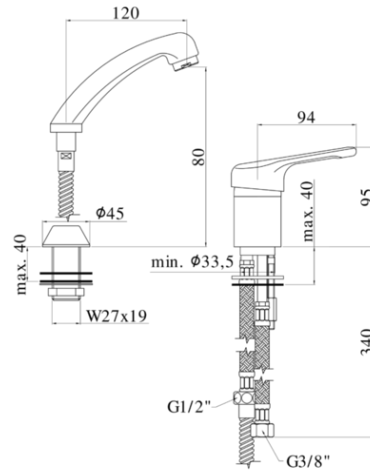

nettuno

- Hairdresser mixer complete with:
- 1/2"-M15x1 / L.1500mm nylon hose with weight
- set of 3 stainless steel hoses 3/8"G

NT 087..
CR - Chrome | Chrome

- Hairdresser mixer complete with:
- 1/2"-M15x1 / L.1500mm nylon hose with weight
- set of 3 stainless steel hoses 3/8"G

ARTICOLO ARTICLE

NT 087..

- with (single spray) pull out hand-shower
- with (single spray) pull out hand-shower

RAPPORTO PROVA PORTATA FLOW RATE REPORT

	Uscita outlet	Pressione / Pressure (bar)									
		0,5	1	1.5	2	2.5	3	3.5	4	4.5	5
Portata / Flow rate (l / min)		4.33	6.18	7.71	9	10.14	11.16	12.12	13.05	13.91	14.74

DOCUMENTI TECNICITECHNICAL DOCUMENTS

ESPLOSO
RICAMBI
NT 087