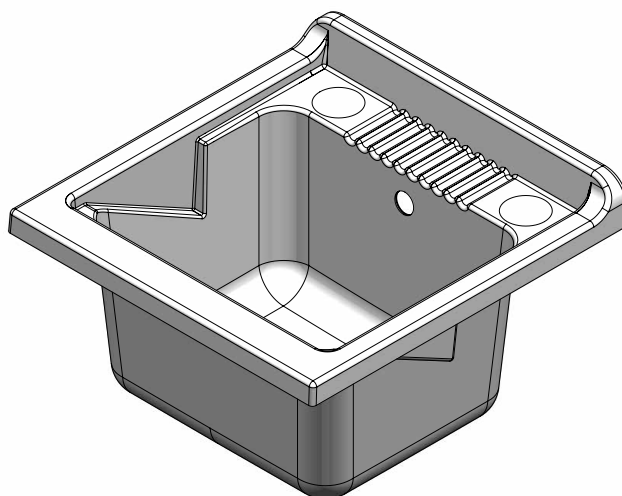

Piedini: Regolabili in altezza, 15 mm

Features

Furniture: Plastic material water-proof

Handles: Chromed

Basin: Plastic material, it can be punched to install the faucet

Washing board: Plastic resin

Drain: Self-cleaning siphon with washing-machine coupling, drain, plug and overflow

Asse: Resina plastica

Scarico: Sifone autopulente con attacco lavatrice, piletta, tappo e troppopieno

Piedini: Regolabili in altezza, 15 mm

Features

Furniture: Plastic material water-proof

Handles: Chromed

Basin: Plastic material, it can be punched to install the faucet

Washing board: Plastic resin

Drain: Self-cleaning siphon with washing-machine coupling, drain, plug and overflow

Feet: Adjustable height, 15 mm

Art. 2023

AMPHORA

Vasca in resina speciale 50x50 cm
Plastic basin 50x50 cm

Dimensioni (mm)- Dimensions (mm)