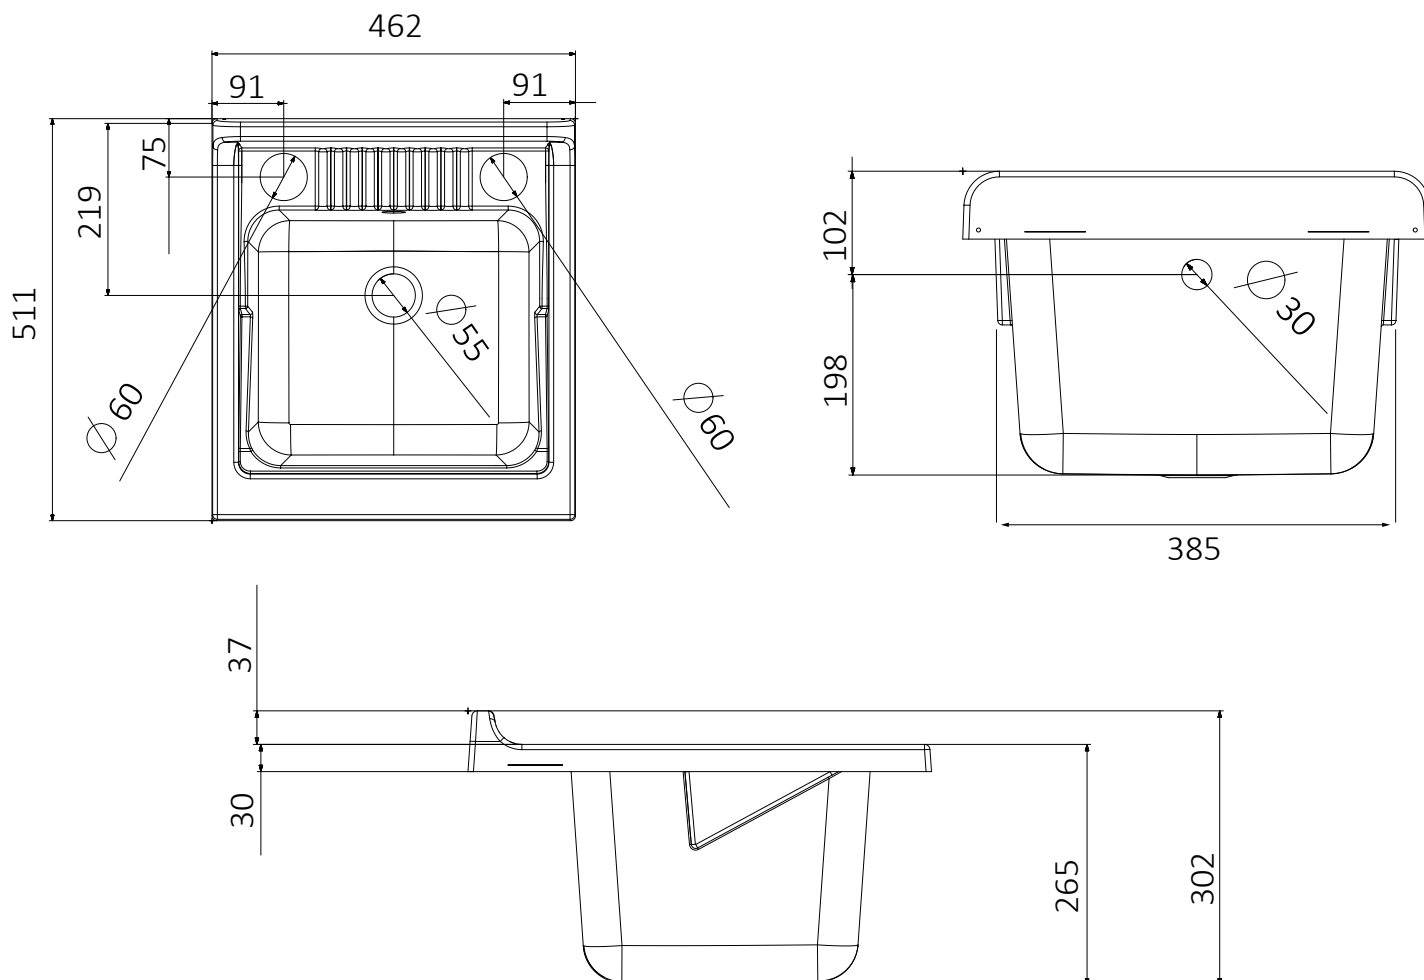

Piedini: Regolabili in altezza, 15 mm

Features

Furniture: Plastic material water-proof

Handles: Chromed

Basin: Plastic material, it can be punched to install the faucet

Washing board: Plastic resin

Drain: Self-cleaning siphon with washing-machine coupling, drain, plug and overflow

Feet: Adjustable height, 15 mm

Art. 2030

AMPHORA

Vasca in resina speciale 45x50 cm
Plastic basin 45x50 cm

Dimensioni (mm) - Dimensions (mm)

Junior

Art. 9003

Art. 9003K **KIT**

Campo di applicazione

Installazione interna o esterna

Field of application

Internal or external installation

Caratteristiche

Mobile: Resina plastica resistente all'acqua

Maniglie: Cromate

Vasca: Materiale plastico, forabile per installazione rubinetto

Basin: Plastic material, it can be punched to install the faucet

Washing board: Plastic resin

Drain: Self-cleaning siphon with washing-machine coupling, drain, plug and overflow

Feet: Adjustable height, 15 mm